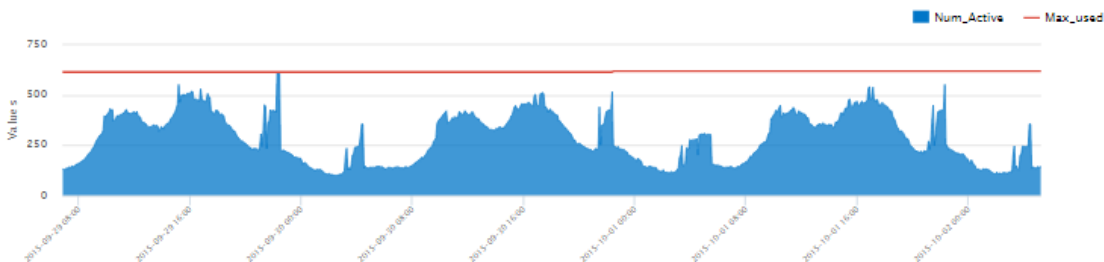

AmStats

Compression (V15.7)

MemUsage (V15.7)

SysExec (V15.7SP100)

Config changes(V16)

Number of user connections

Number of active connections

Procedure cache usage